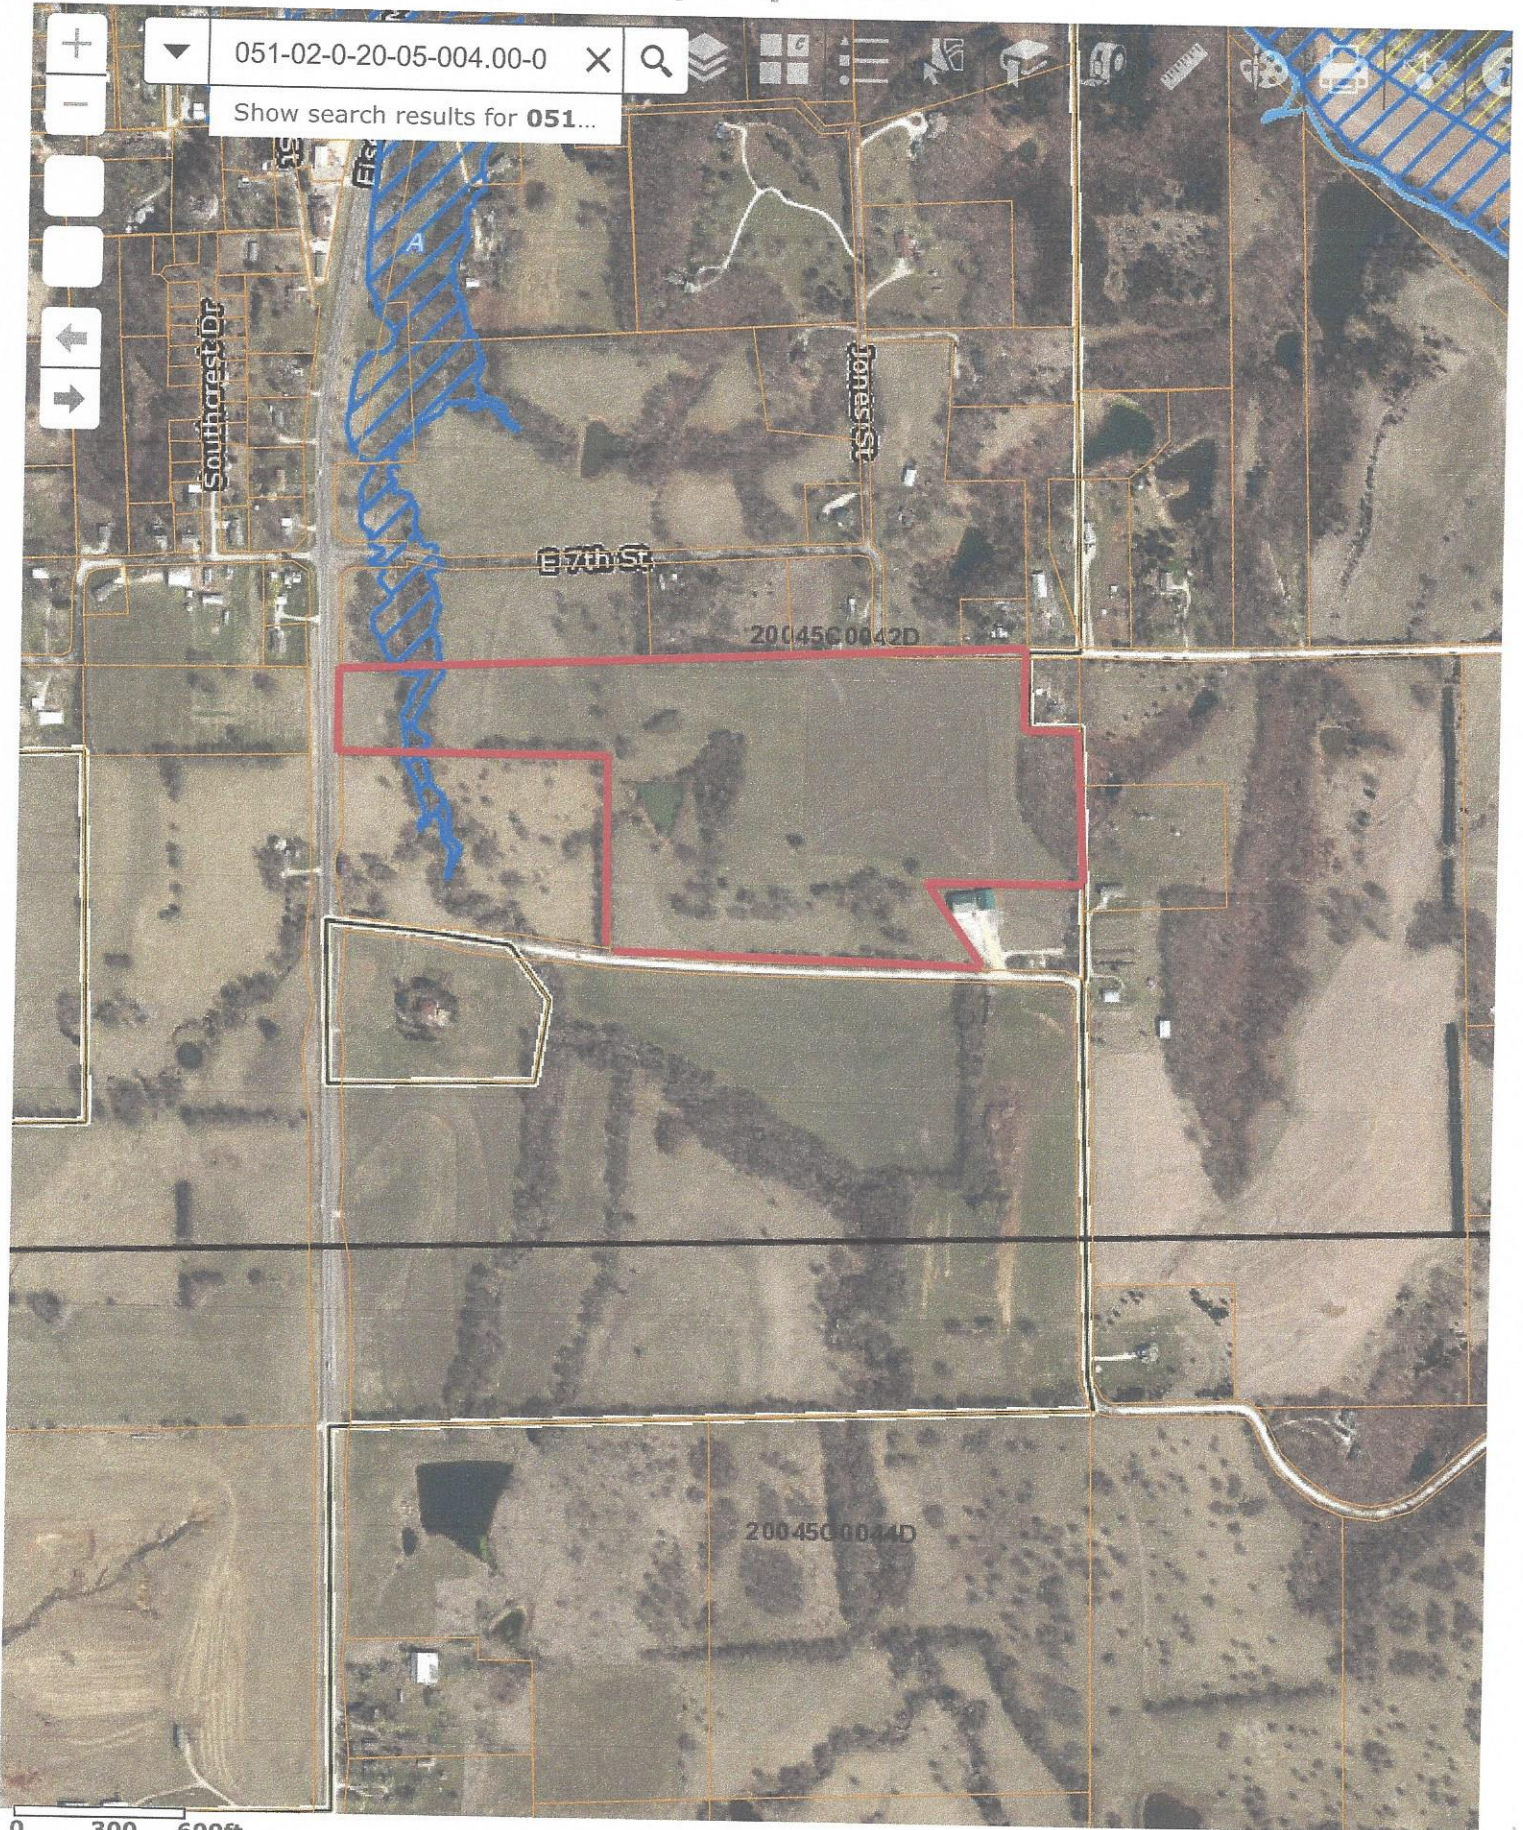

Douglas County, KS Property Viewer

051-02-0-20-05-004.00-0 X Q
Show search results for 051...

0 300 600ft

2,054,369.12 268,019.50 Feet